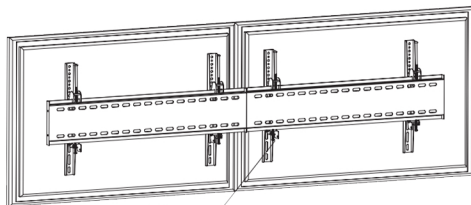

STREAM

- 4-TV INSTALL GUIDE
- 15 AMP ELECTRICAL OUTLET
- 4-PORT ETHERNET (CAT5E or CAT6)

- 4 - 43" TV's Combined Length = 152"
- 4 - 50" TV's Combined Length = 180"
- 4 - 55" TV's Combined Length = 196"

- Individual TV Measurements
- 43" - 38" x 22"
 - 50" - 45" x 26"
 - 55" - 49" x 29"

- REVERSE SIDE OF TV & MOUNT CONNECTION
- MAKE SURE BACK WALL NEEDS TO BE 3/4" PLYWOOD ON METAL STUDS