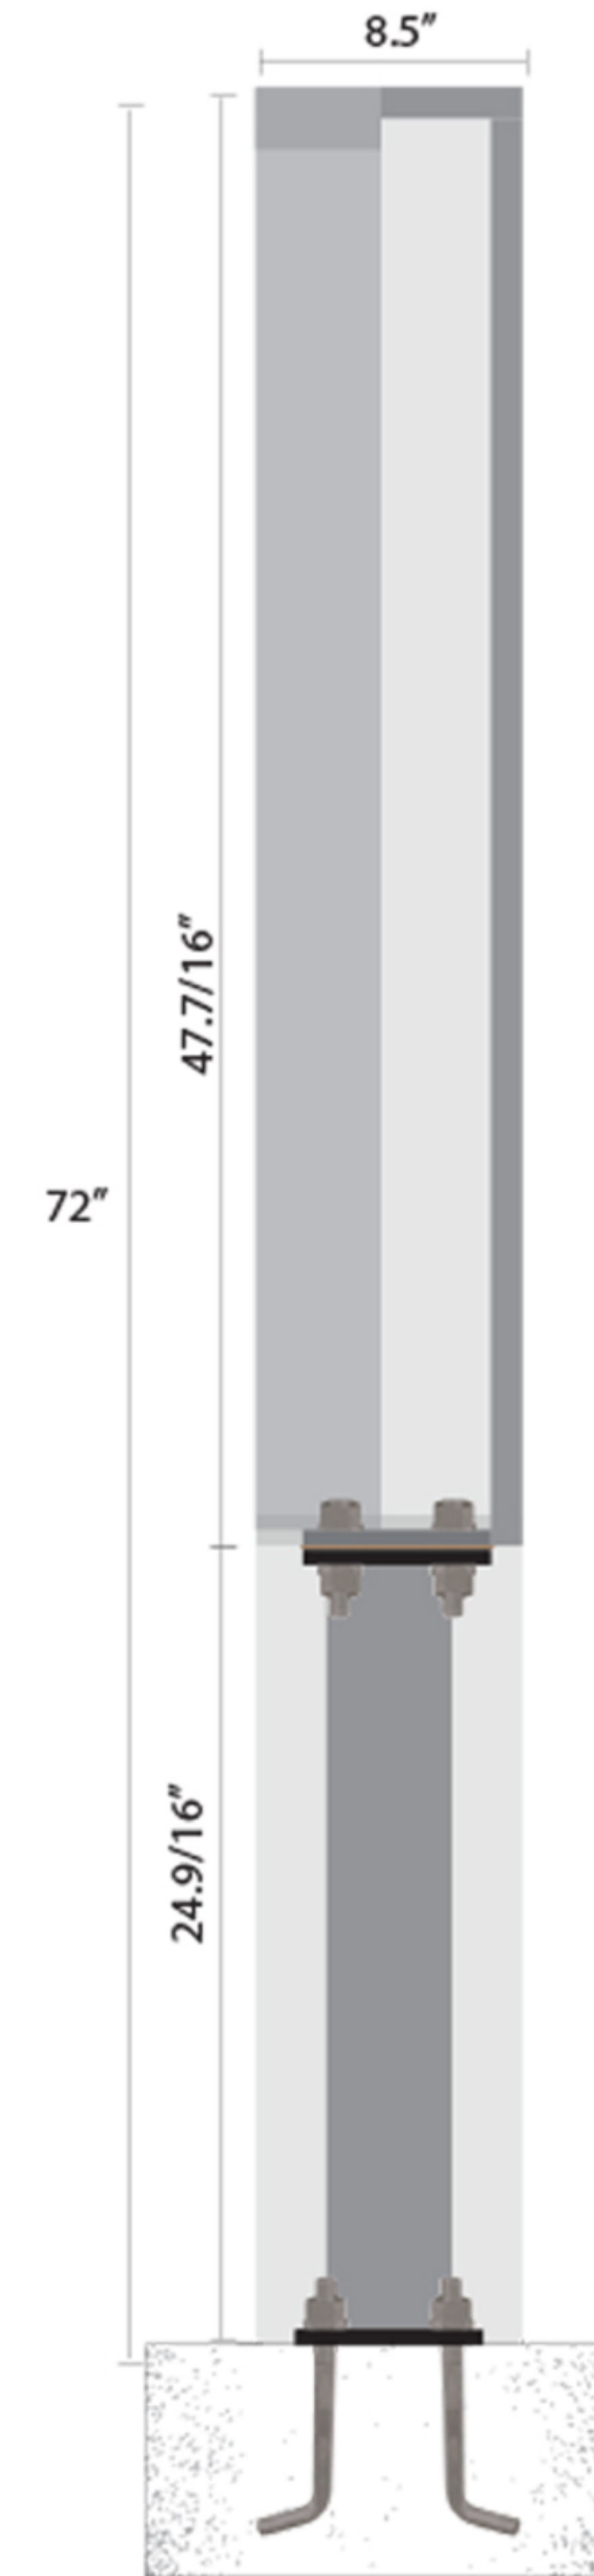

STREAM

SINGLE SCREEN DRIVE-THRU INSTALL GUIDE

3 - 3/4" Conduits:

- 1 - Power
- 1 - Ethernet (3+ Cat5e or Cat6)
- 1 - Sound for Mic & Speaker

Sound Conduit
to
Speaker Post

Power &
Ethernet
Conduit

Concrete Pad
32" length x 12" width

Concrete Depth
24" - 36" deep
(depending on wind rating)