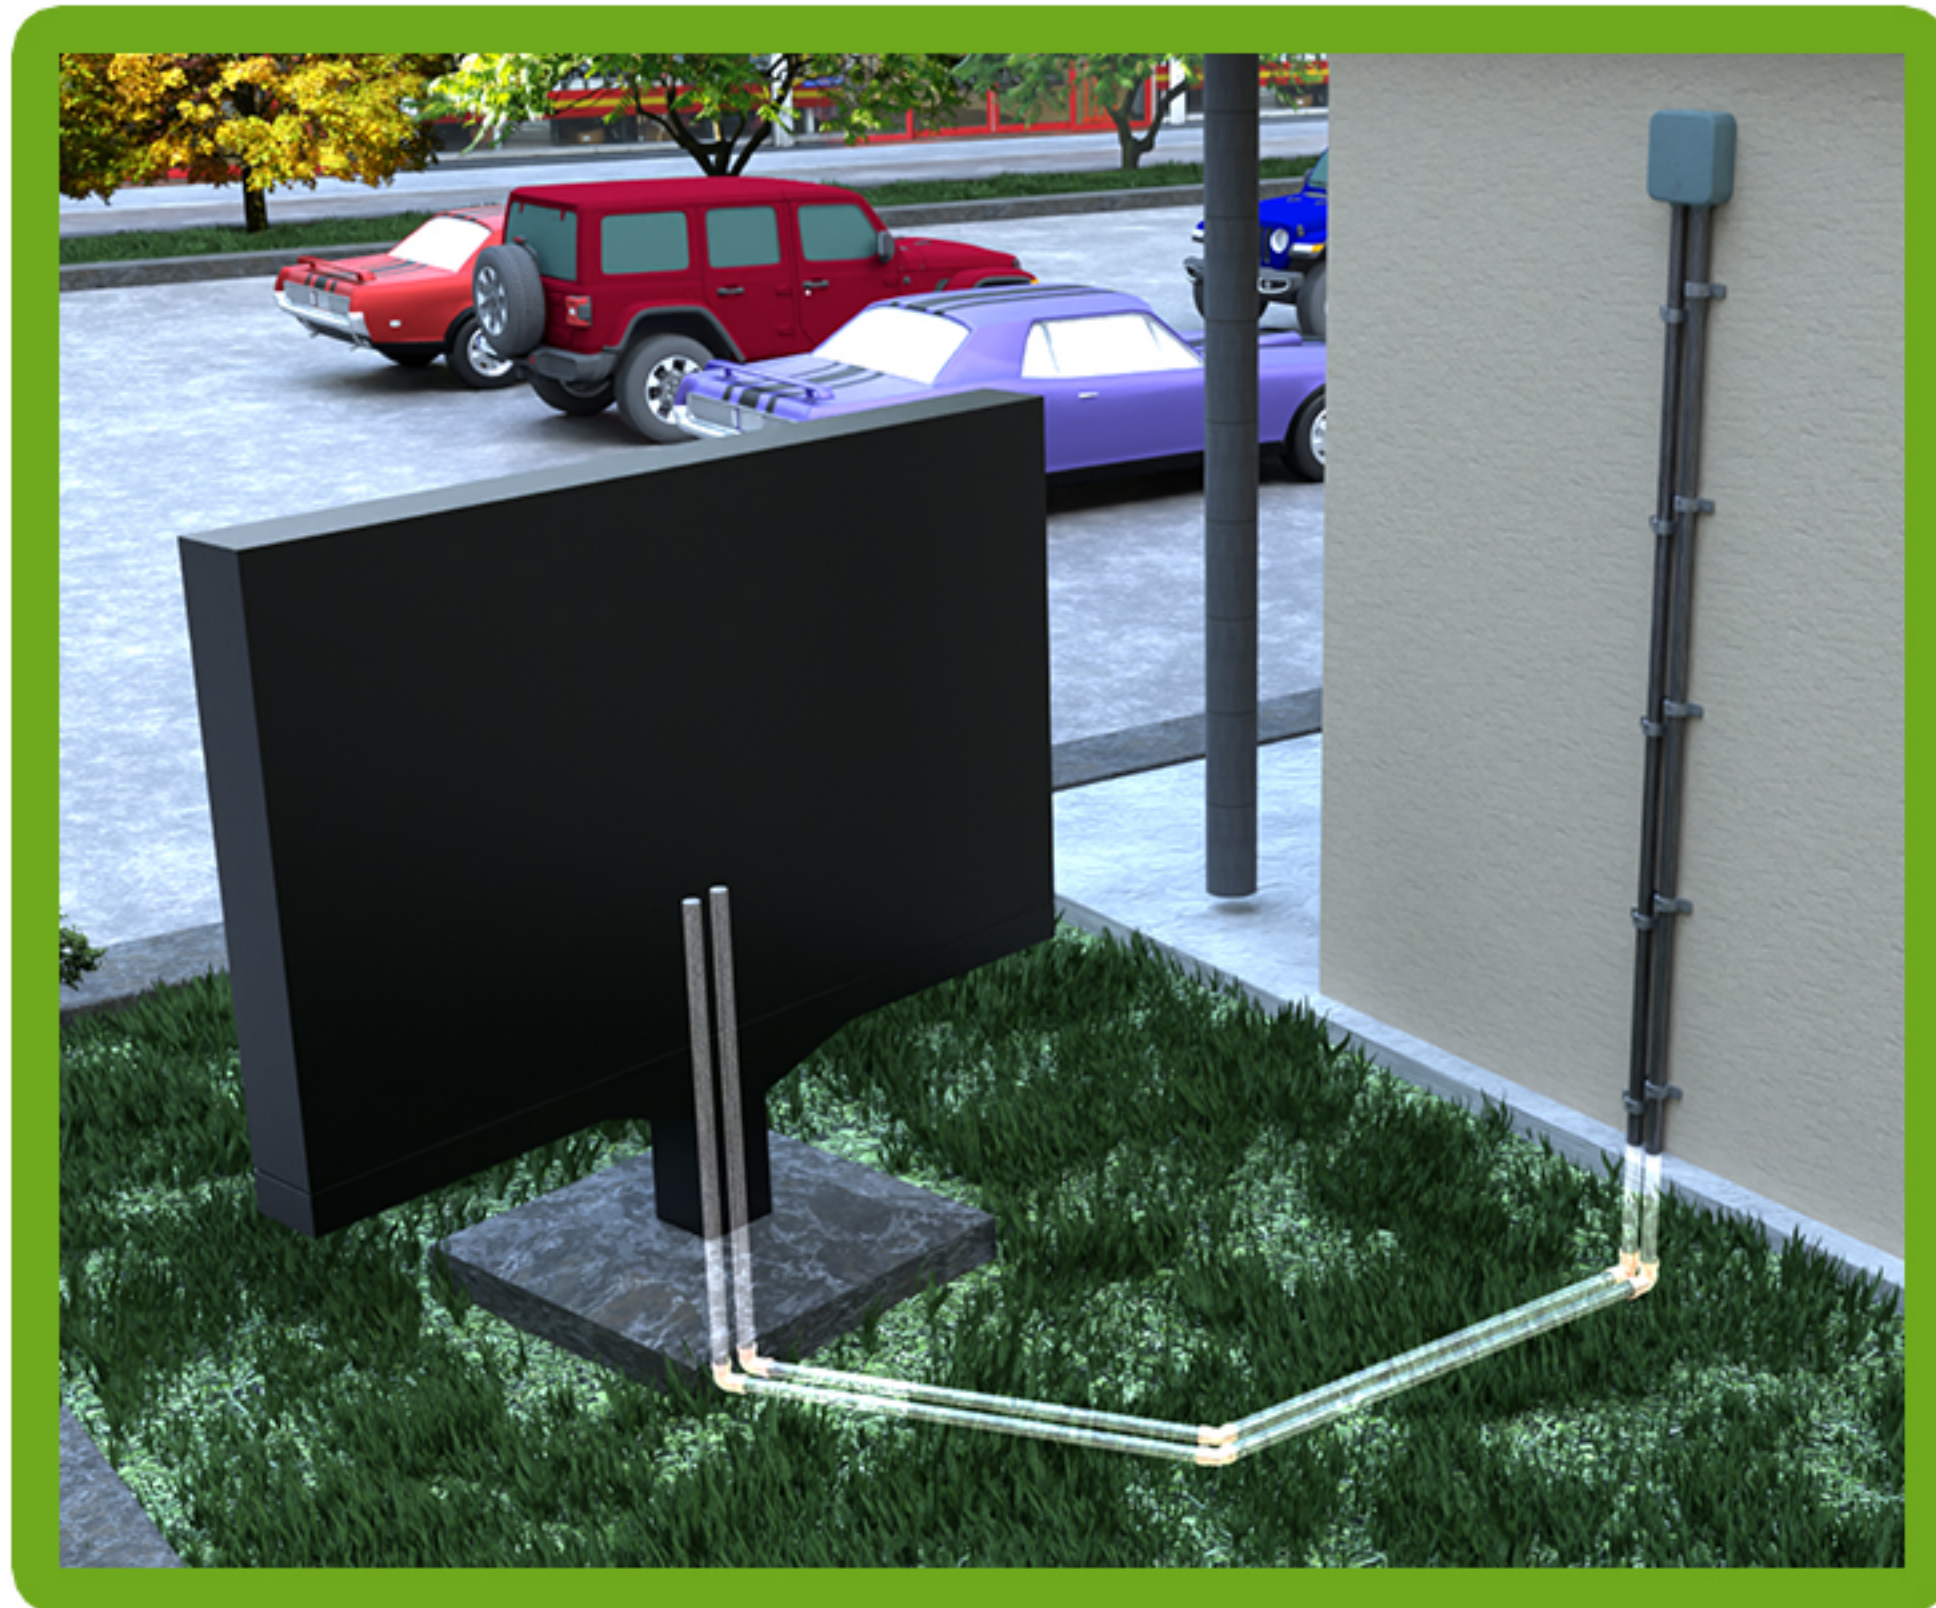

STREAM

SINGLE SCREEN DRIVE-THRU INSTALL GUIDE

3 - 3/4" Conduits:

- 1 - Power
- 1 - Ethernet (3+ Cat5e or Cat6)
- 1 - Sound for Mic & Speaker

Sound Conduit
to
Speaker Post

Power &
Ethernet
Conduit

Concrete Pad
32" length x 12" width

Concrete Depth
24" - 36" deep
(depending on wind rating)