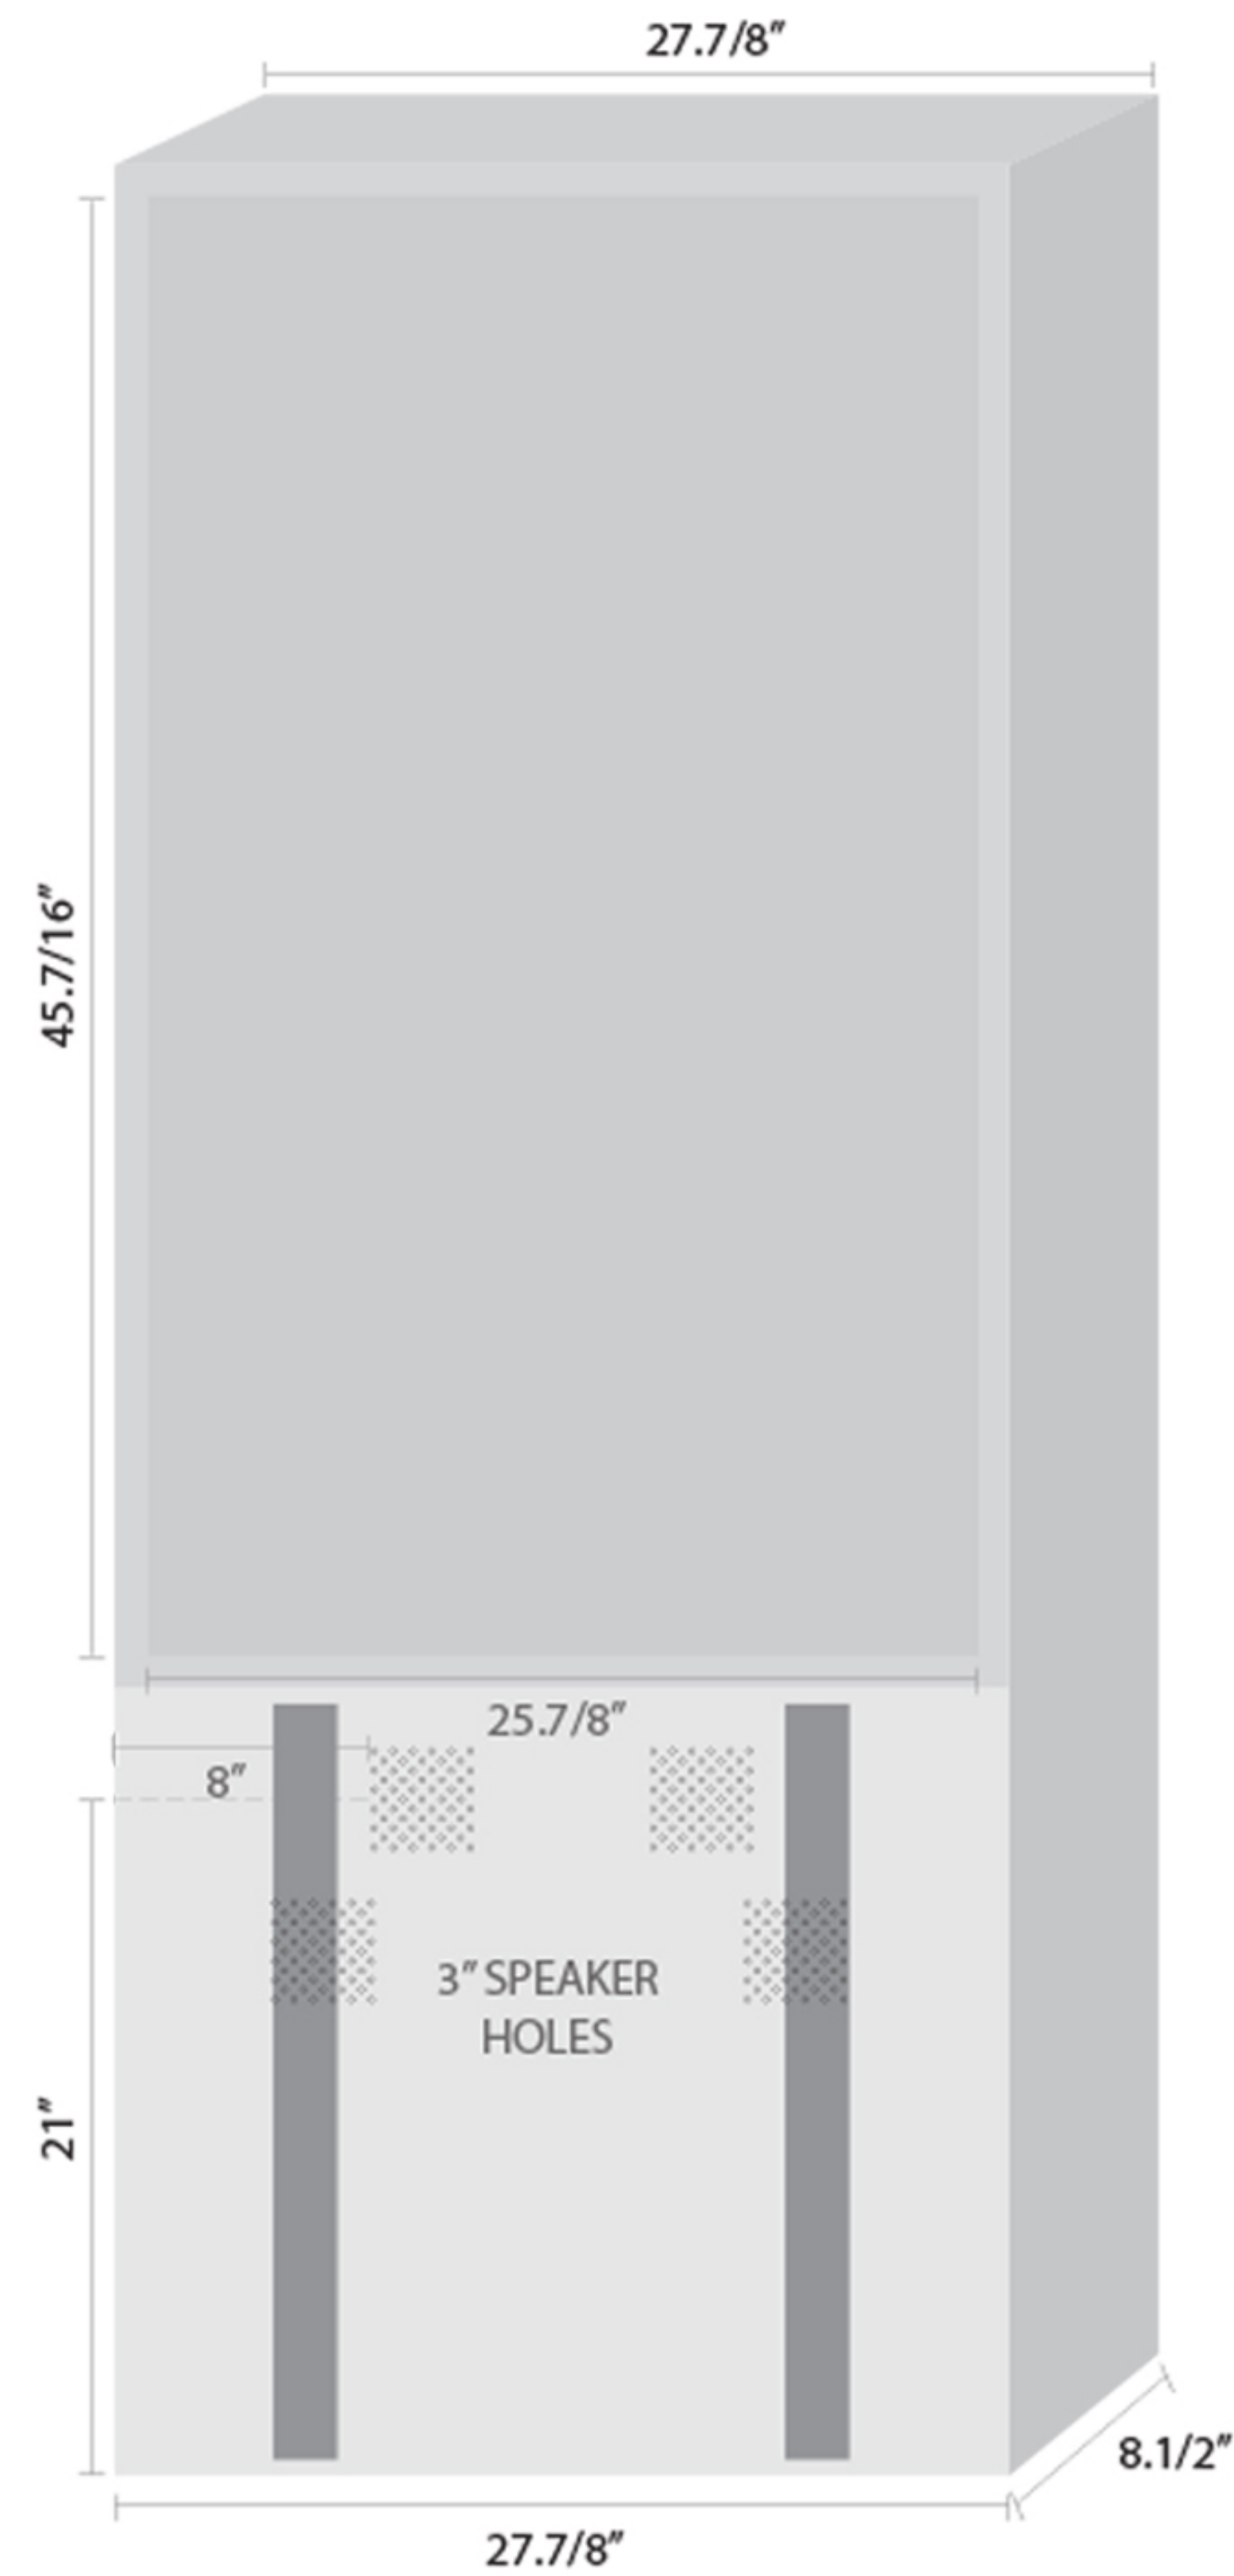

STREAM

SINGLE SCREEN DRIVE-THRU INSTALL GUIDE

3 - 3/4" Conduits:

- 1 - Power
- 1 - Ethernet (3+ Cat5e or Cat6)
- 1 - Sound for Mic & Speaker

Sound Conduit
to
Speaker Post

Power &
Ethernet
Conduit

Concrete Pad
32" length x 12" width

Concrete Depth
24" - 36" deep
(depending on wind rating)