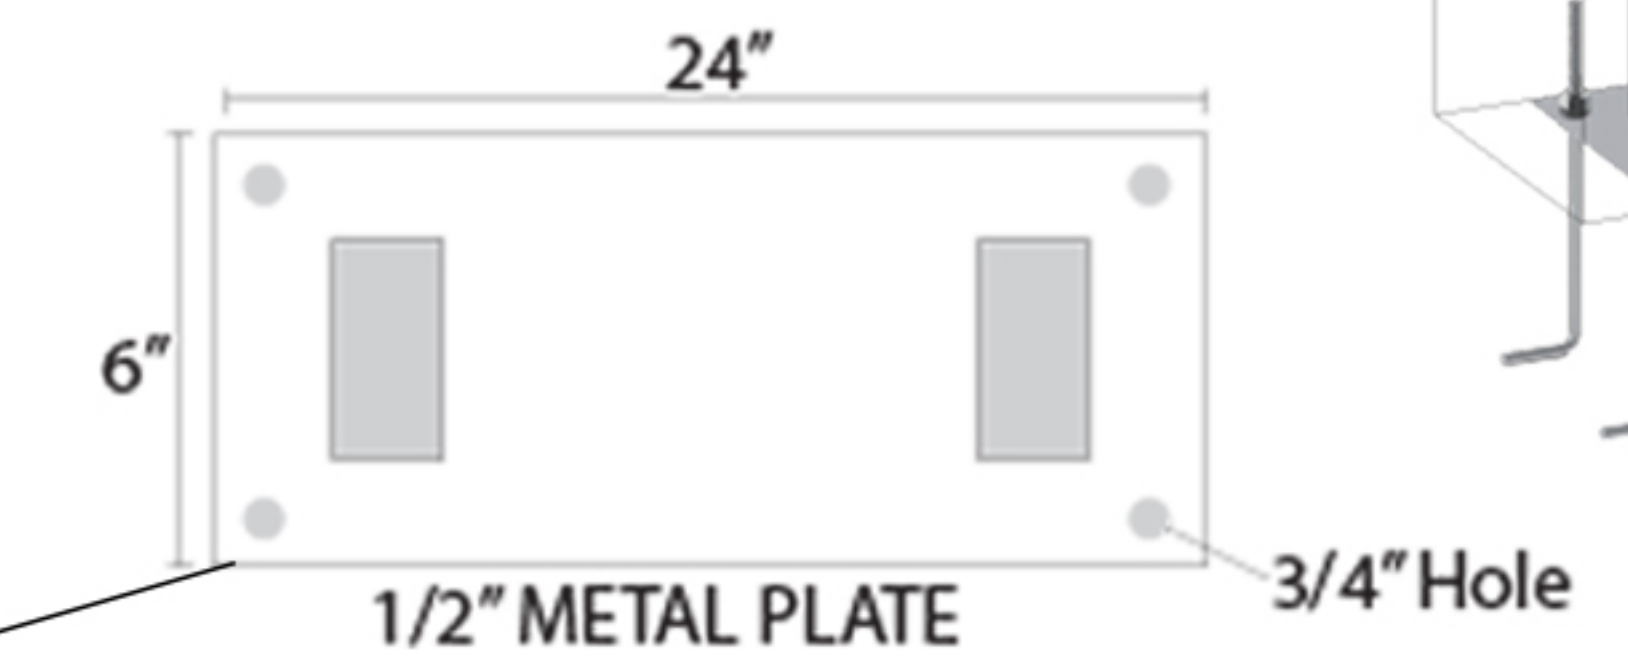

STREAM

SINGLE SCREEN DRIVE-THRU INSTALL GUIDE

3 - 3/4" Conduits:

- 1 - Power
- 1 - Ethernet (3+ Cat5e or Cat6)
- 1 - Sound for Mic & Speaker

Sound Conduit
to
Speaker Post

Power &
Ethernet
Conduit

Concrete Pad
32" length x 12" width

Concrete Depth
24" - 36" deep
(depending on wind rating)